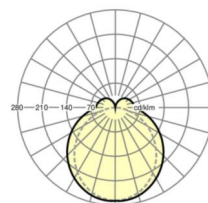

LIGHTING TECHNOLOGY

Placement	LED, Colour rendering/Light colour CRI ≥ 80 / 3000K
Colour tolerance (MacAdam)	3SDCM
Photobiological safety (Luminaire)	RG1
Nominal luminous flux	5530lm
LED service life	50000h L80/B10 (Tq 35°C)
Luminaire luminous efficiency	161lm/W
Beam angle	130° (C0) / 110° (C90)
UGR lat./long.	24.4 / 22.9

MECHANICS

Housing colour	silver grey/white aluminium RAL 9006
Dimensions (LxWxDxH)	1531mm x 63mm x 54mm
Weight (net)	2kg
Type of installation	Mounting rail system installation, Light structure

Dimensions

L	1531 mm	Length
B	63 mm	Width
H	54 mm	Height

DEEP-LINK

<https://www.regiolum.de/en/article/19130006075>

Reference	LED 6000lm 830
ηLB	100 %
Φ ↓/↑	84 % / 16 %
UGR lat./long.	24.4 / 22.9